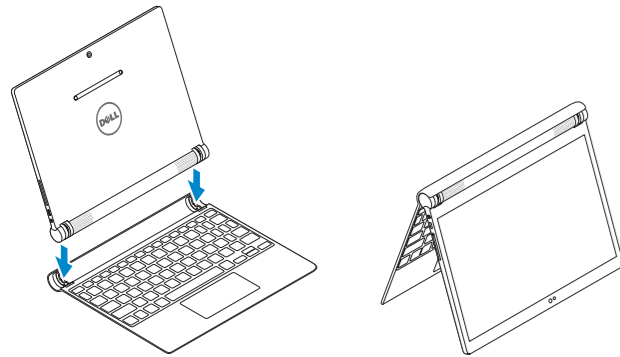

00K36YA00

Printed in China.
2015-02

Modes

Modes

Tent mode

Mode Tente

Laptop mode

Mode Ordinateur portable

Features

Caractéristiques

1. Front camera
2. Ambient-light sensor
3. Microphones (2)
4. Power button
5. Volume buttons
6. Microphone
7. Keyboard slots (2)
8. Service Tag label
9. Intel RealSense Snapshot
10. Speakers (2)
11. Headset port
12. Micro-USB/Charging port
13. MicroSD-card slot
14. Tablet connectors (2)
15. Touchpad
16. Click area