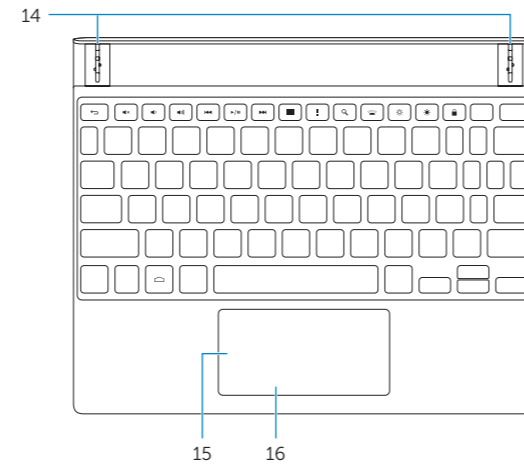

00K36YA00

Printed in China.
2015-02

Modes

Modes

Tent mode

Mode Tente

Laptop mode

Mode Ordinateur portable

Features

Caractéristiques

1. Front camera
2. Ambient-light sensor
3. Microphones (2)
4. Power button
5. Volume buttons
6. Microphone
7. Keyboard slots (2)
8. Service Tag label
9. Intel RealSense Snapshot
10. Speakers (2)
11. Headset port
12. Micro-USB/Charging port
13. MicroSD-card slot
14. Tablet connectors (2)
15. Touchpad
16. Click area